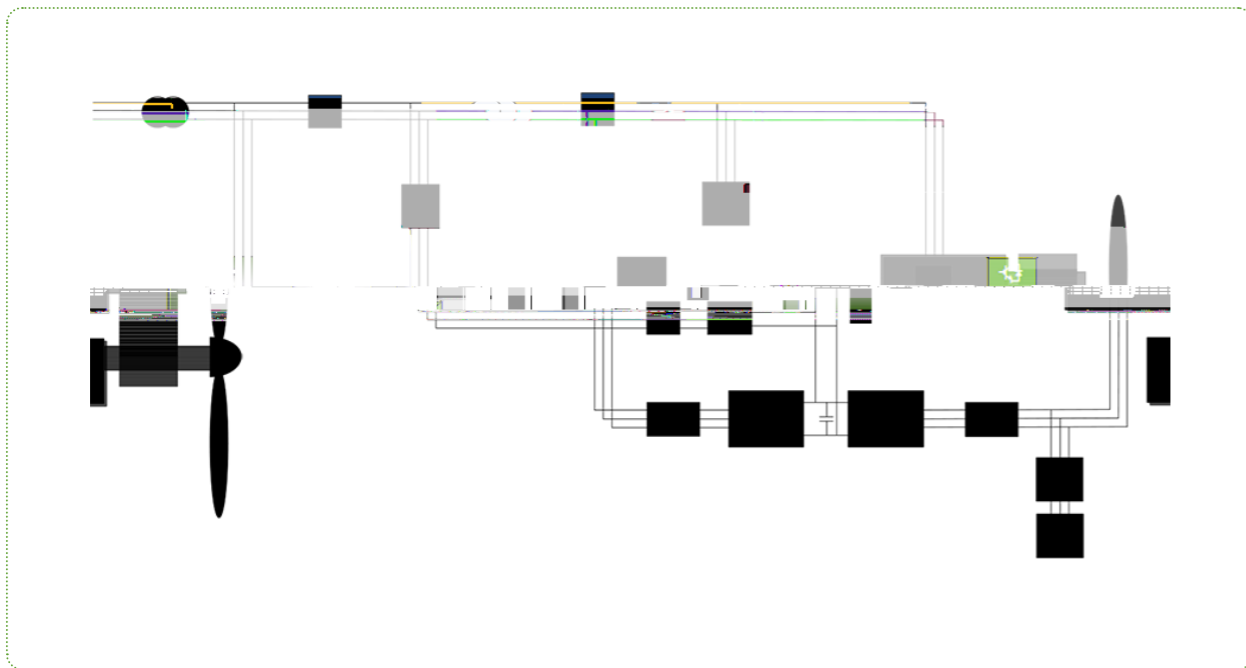

-690V

HWDF069