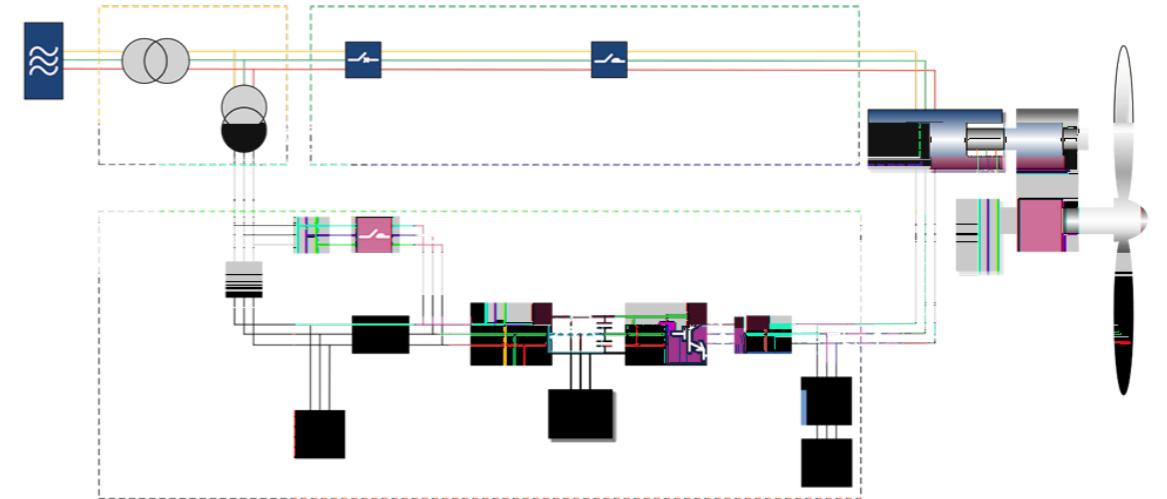

-950V/1140V

950V/1140V