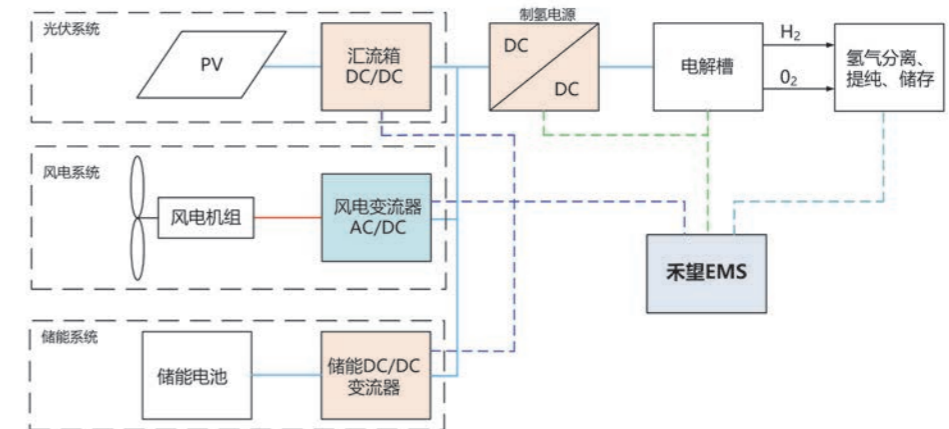

+ /
IGBT

IGBT
AC/DC AC/DC+DC/DC

EMS

EMS

MPPT

AC/DC

AC/

DC/DC

AC/DC

DC

150 1500V
10-110%
0.99
THDi 3%
98.5%
/

SCR 1.5

AC/DC	
150V	1500V
0A	20000A
	1%
	±1%
	±1%
0.1s	0% 100%
100V	1140V
	50Hz / 60Hz
	0.99
	-0.95 0.95
	±10%
	±10%
	3% 30%P _N
	3 3 +PE
	/
	98.5%
	/
	-40 +55
	A
	0% 95%
	IP23 / IP54
	4000m
RS485	4mA 20mA
	Modbus RTU Modbus TCP