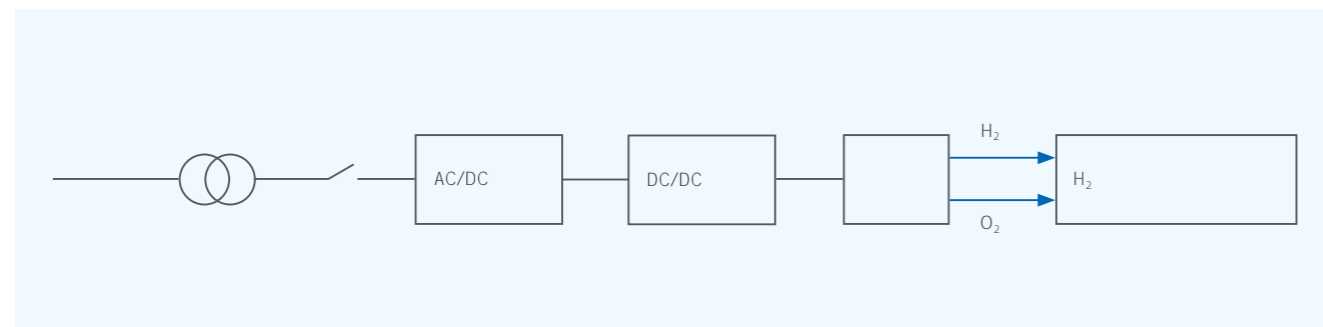

AC/DC+DC/DC	
	0V 1500V
	0A 20000A
	1%
	±1%
	±1%
	0.1s 0% 100%
	100V 1140V
	50Hz / 60Hz
	0.99
	-0.95 0.95
	±10%
	±10%
	3% 30%P_N
	3 3 +PE
	/
	97%
	/
	-40 +55
	A
	0% 95%
	IP23 / IP54
	4000m
	RS485 4mA 20mA
	Modbus RTU Modbus TCP