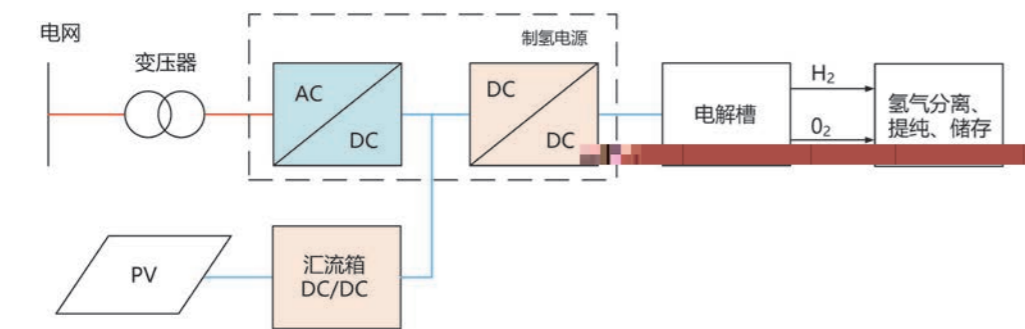

AC/DC

DC

150 1500V
10-110%
0.99
THDi 3%
98.5%
/

SCR 1.5

AC/DC	
150V	1500V
0A	20000A
	1%
	±1%
	±1%
0.1s	0% 100%
100V	1140V
	50Hz / 60Hz
	0.99
	-0.95 0.95
	±10%
	±10%
	3% 30%P _N
	3 3 +PE
	/
	98.5%
	/
	-40 +55
	A
	0% 95%
	IP23 / IP54
	4000m
RS485	4mA 20mA
	Modbus RTU Modbus TCP