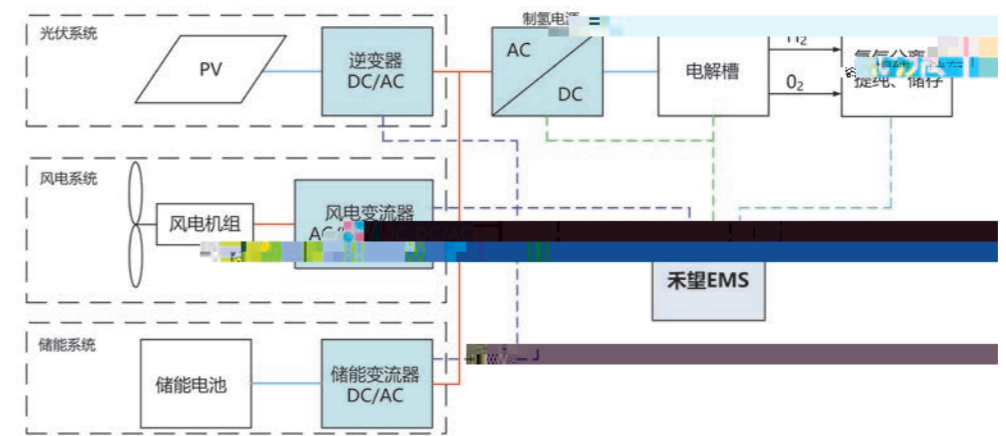

+ /
IGBT

IGBT
AC/DC AC/DC+DC/DC

EMS

EMS

MPPT

AC/DC

AC/

DC/DC

AC/DC

DC

150 1500V
10-110%
0.99
THDi 3%
98.5%
/

SCR 1.5

AC/DC	
150V	1500V
0A	20000A
	1%
	±1%
	±1%
0.1s	0% 100%
100V	1140V
	50Hz / 60Hz
	0.99
	-0.95 0.95
	±10%
	±10%
	3% 30%P _N
	3 3 +PE
	/
	98.5%
	/
	-40 +55
	A
	0% 95%
	IP23 / IP54
	4000m
RS485	4mA 20mA
	Modbus RTU Modbus TCP