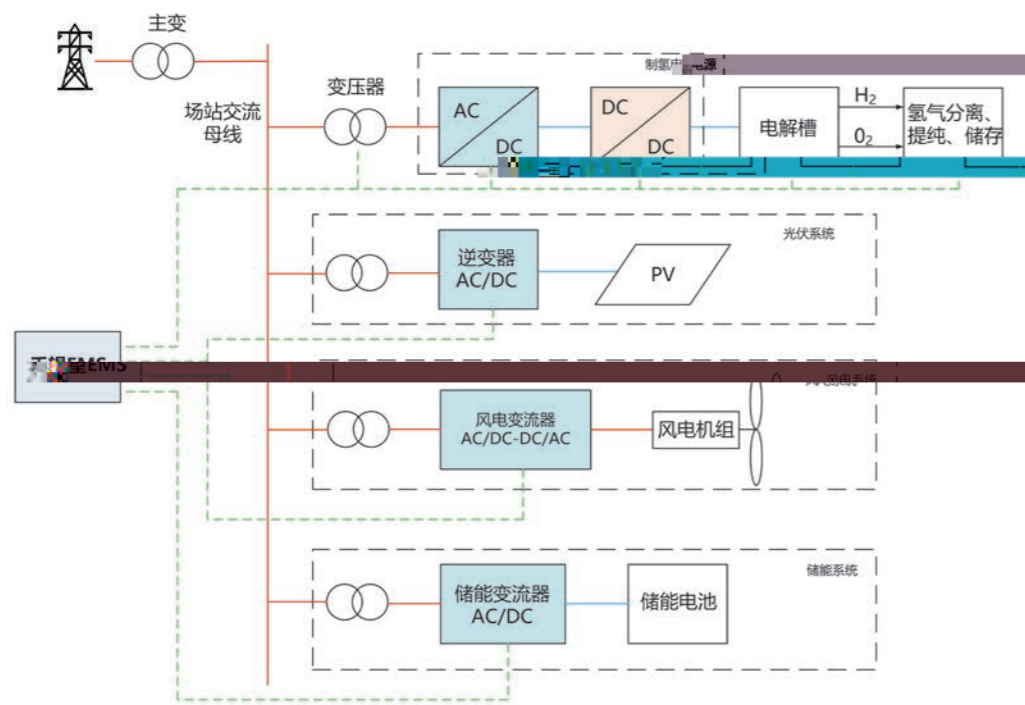

+ /
IGBT

IGBT
AC/DC AC/DC+DC/DC

EMS

EMS

MPPT

AC/DC

AC/

DC/DC

AC/DC

DC

150 1500V
10-110%
0.99
THDi 3%
98.5%
/

SCR 1.5

AC/DC	
150V	1500V
0A	20000A
	1%
	±1%
	±1%
0.1s	0% 100%
100V	1140V
	50Hz / 60Hz
	0.99
	-0.95 0.95
	±10%
	±10%
	3% 30%P _N
	3 3 +PE
	/
	98.5%
	/
	-40 +55
	A
	0% 95%
	IP23 / IP54
	4000m
RS485	4mA 20mA
	Modbus RTU Modbus TCP