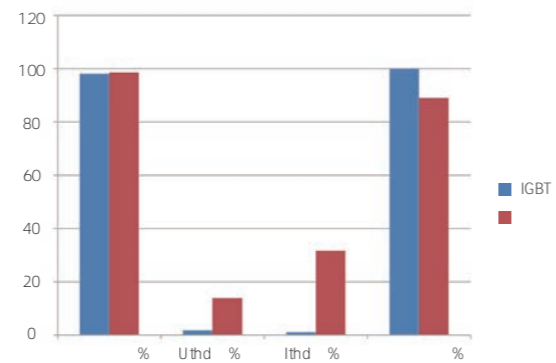

3000

HHP-16000-170 536Nm³/h 170V/16000A

IGBT Ithd Uthd

IGBT

AC/DC

HHP-8000-640 1000Nm³/h 636V/8000A IGBT

99%