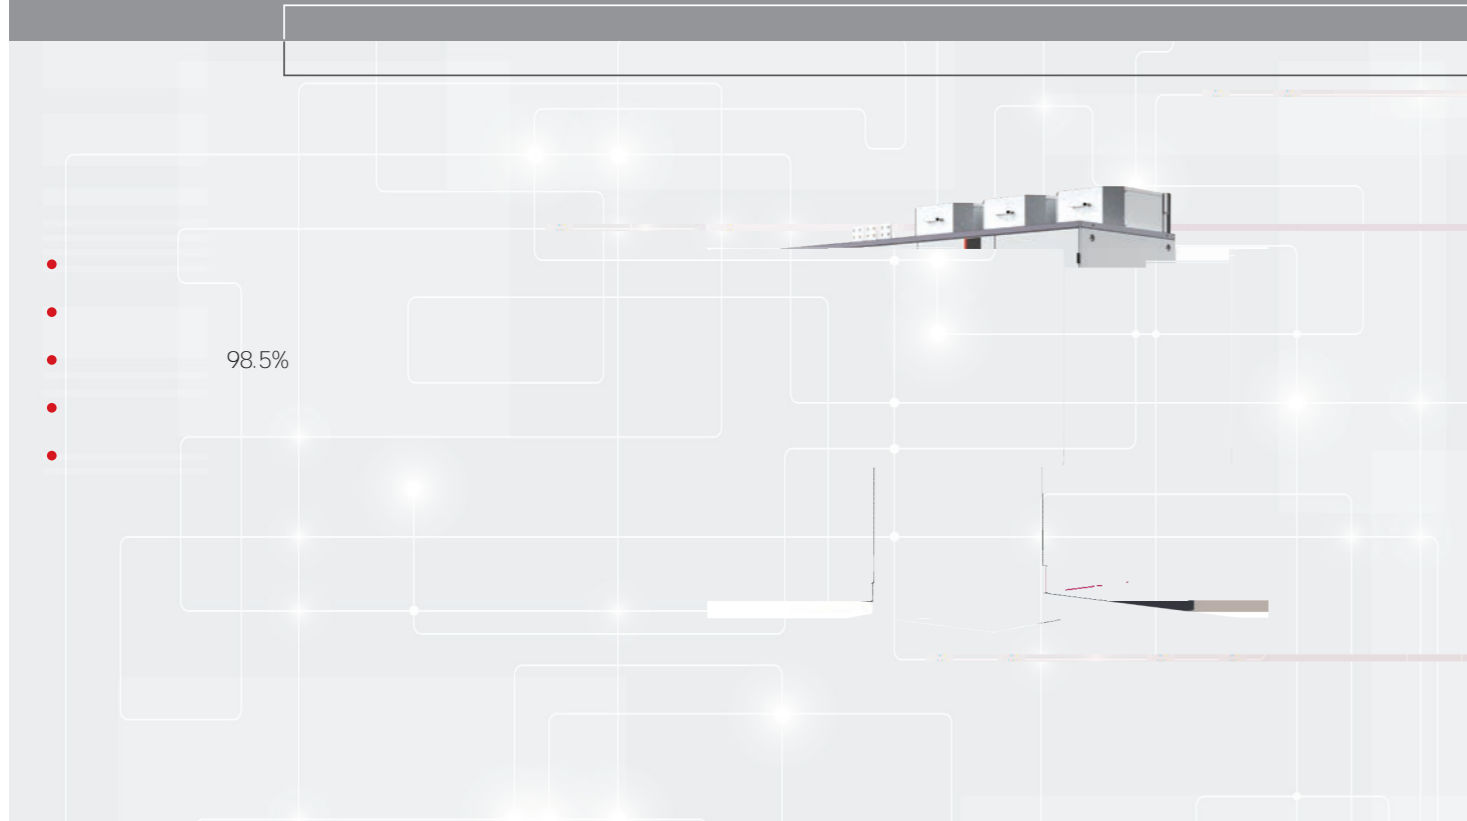

- 0 1500V
- 10-110%
- 0.99
- THDi 3%
- 97%
- /

0.99
THDi 3%

SCR 1.5

AC/DC+DC/DC	
	0V 1500V
	0A 20000A
	1%
	±1%
	±1%
	0.1s 0% 100%
	100V 1140V
	50Hz / 60Hz
	0.99
	-0.95 0.95
	±10%
	±10%
	3% 30%P _N
	3 3 +PE
	/
	97%
	/
	-40 +55
	A
	0% 95%
	IP23 / IP54
	4000m
	RS485 4mA 20mA
	Modbus RTU Modbus TCP