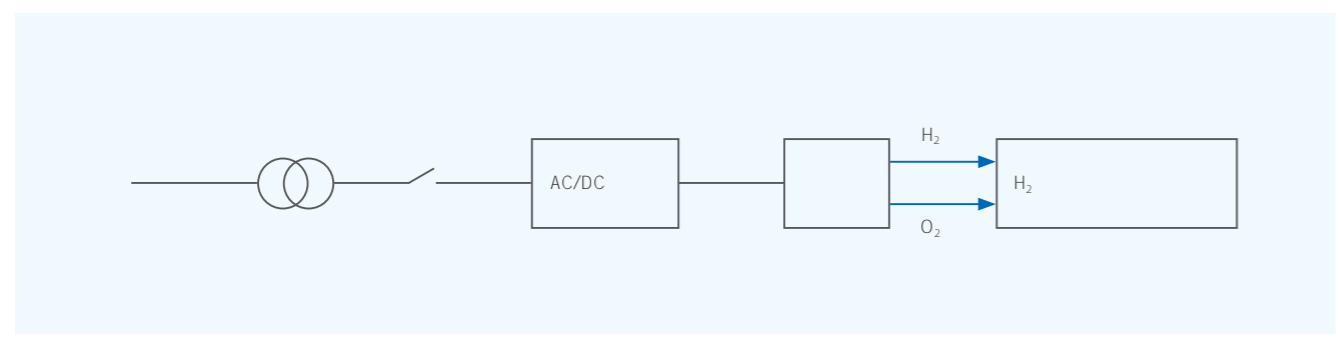

AC/DC

DC

150 1500V
10-110%
0.99
THDi 3%
98.5%
/

SCR 1.5

AC/DC	
150V	1500V
0A	20000A
	1%
	±1%
	±1%
0.1s	0% 100%
100V	1140V
	50Hz / 60Hz
	0.99
	-0.95 0.95
	±10%
	±10%
	3% 30%P _N
	3 3 +PE
	/
	98.5%
	/
	-40 +55
	A
	0% 95%
	IP23 / IP54
	4000m
RS485	4mA 20mA
	Modbus RTU Modbus TCP