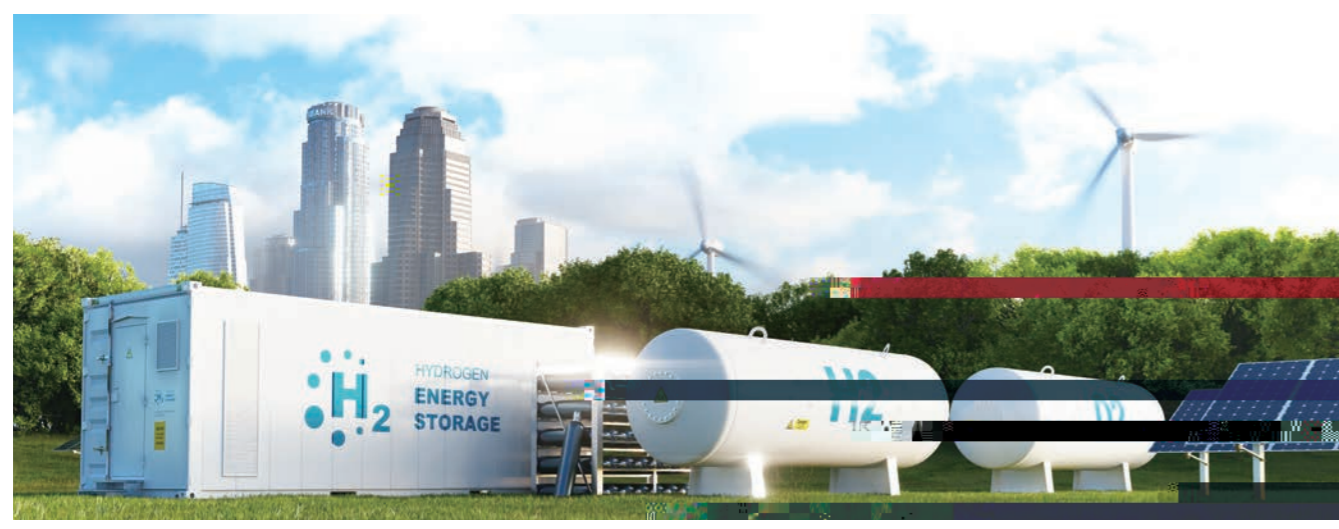

AC/DC

DC

150 1500V
10-110%
0.99
THDi 3%
98.5%
/

SCR 1.5

AC/DC	
150V	1500V
0A	20000A
	1%
	±1%
	±1%
0.1s	0% 100%
100V	1140V
	50Hz / 60Hz
	0.99
	-0.95 0.95
	±10%
	±10%
	3% 30%P _N
	3 3 +PE
	/
	98.5%
	/
	-40 +55
	A
	0% 95%
	IP23 / IP54
	4000m
RS485	4mA 20mA
	Modbus RTU Modbus TCP