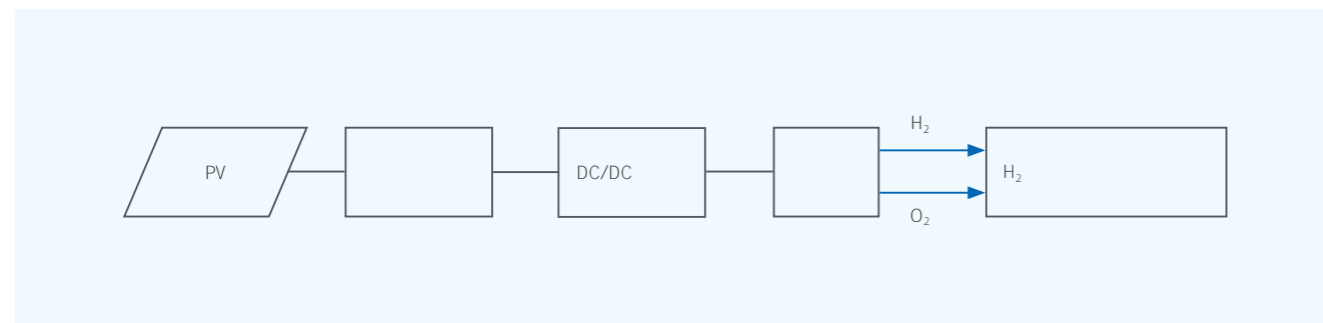

DC/DC	
	OV 750V
	OA 7260A
	3%
	±1%
	±1%
	0.1s 0% 100%
	OV 780V
	±10%
	98.5%
	-40 +55
	A
	0% 95%
	IP23
	4000m
	RS485 4mA 20mA
	Modbus RTU Modbus TCP